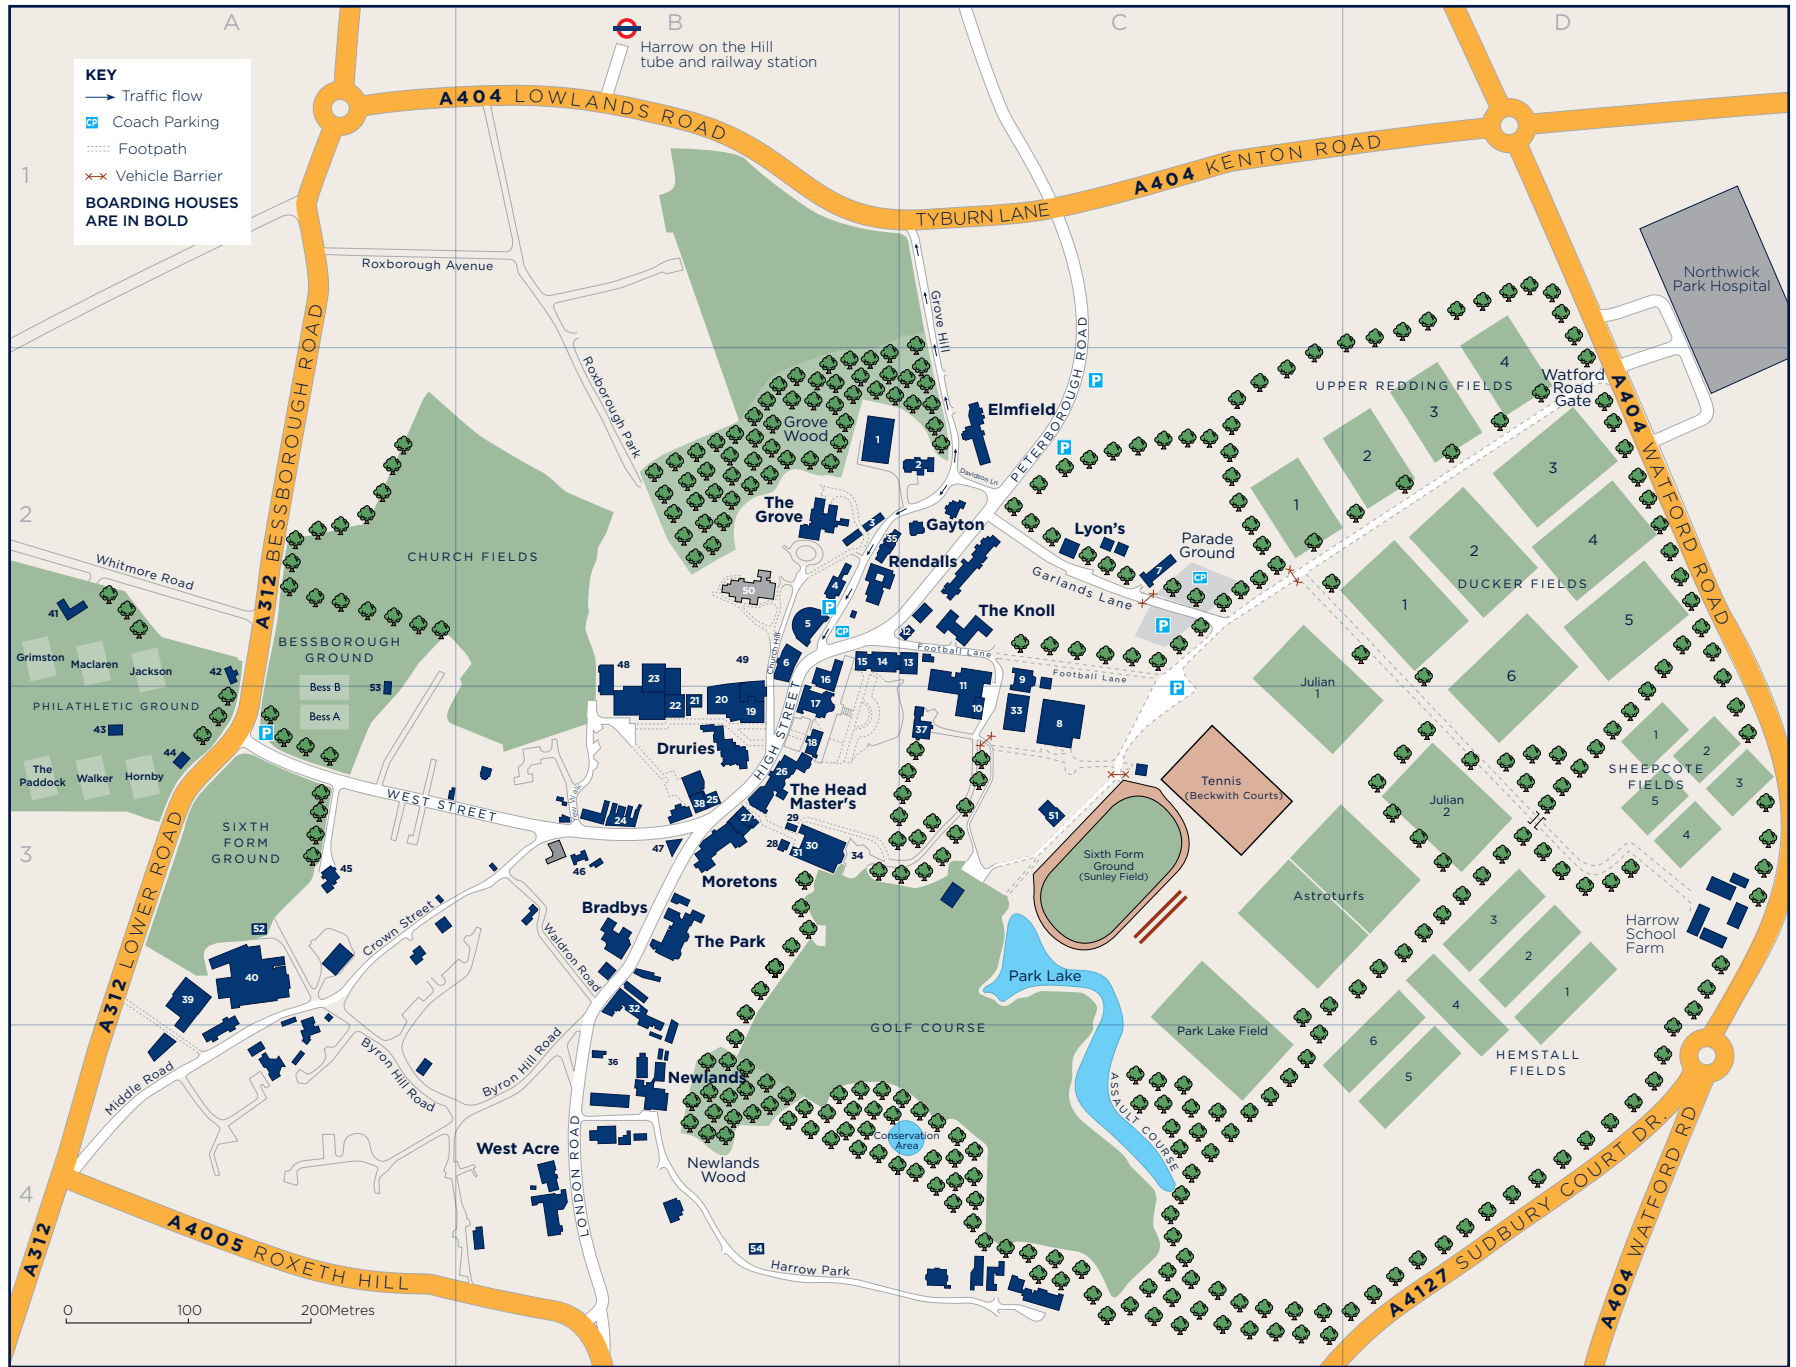

HARROW SCHOOL

BUILDING REF. NO.

1 High Street	B3 26
Admissions (Peel House)	C3 37
Alcock Pavilion	A2 41
Arboretum (Sculpture)	B2 9
Art Schools: Leaf Schools	B2 3
Art Schools: Pasmore Gallery	B2 4
Bessborough Pavilion	A3 53
Billings & Edmonds	B4 36
Biology Schools	C2 13
Boyer Webb Pavilion	C3 51
Bursary	B3 27
Butler Centre	C2 13
Buxton Pavilion	A3 43
Castle public house	B3 46
Chapel	B3 17
Chemistry Schools	B2 14
Churchill Schools	B2 1
Custos	B3 20
Kitchen delivery entrance	B3 34
Design Technology	B2 1
Domestic Bursar	B3 31
Economics & Business Studies Schools	B2 15
Estates Bursar	B3 29
Fencing Salle	B3 22
Field House	A3 45
Fives Courts	B2 23
Fourth Form Room	B3 19
Geography	B2 1
Grass nets	A3 44
Harrow Association	B3 28
Harrow Development Trust	B3 28
Harrow Rifle Corps: Armoury	C3 10
Harrow School Enterprises Ltd (HSEL)	B3 24
Harrow School Outfitters	B3 25
Hospitality suite	B2 35
ICT	B2 1
Indoor cricket nets	A3 40
John Lyon School	A3 39
Mathematics Schools	C2 11
Medical Centre	B3 25
Modern Languages Schools	C3 33
Music Schools	C2 9
New Schools	B2 16
Old Armoury	B3 19
Old Etonian Hotel	B3 47
Old Harrovian Room	B2 6
Old Schools	B3 19
Old Speech Room Gallery	B3 19
Photographic Studio	B2 15
Physics Schools	C2 11
Rackets and Squash Courts	B3 22
Reception (5 High Street)	B3 27
Richardson Pavilion	A2 42
Rifle Range	C2 7
Ryan Theatre	B2 48
Sculpture Studio	B3 21

Secretariat (Peel House)	C3 37	Sixth Form Pavilion	A3 52	St Mary's Church	B2 50	The Hill Shop	B3 38	War Memorial Building	B2 6
Shepherd Churchill Dining Hall & Room	B3 30	Speech Room	B2 5	Swimming pool	C3 8	The Museum of Harrow Life	C2 12	Works Department	B3 32
		Sports Centre	C3 8	The Copse	C2 2	Vaughan Library	B3 18	Works Yard	B4 54

Reception (5 High Street) - HA1 3HP Garlands Lane carpark - HA1 3GF Parade Ground - HA1 3GF Soccer, rugby, tennis and athletics grounds - HA1 3GF Philathletic Ground (cricket) - HA1 4AA Sixth Form Ground (cricket) - HA1 3ER Admissions (Peel House) - HA1 3EA